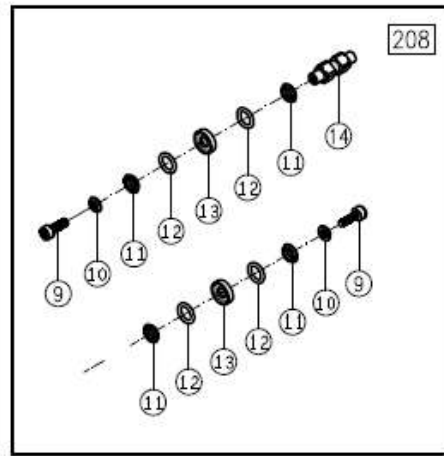

## PARTS LIST FOR AC50T

ITEM	DESCRIPTION	PART NUMBER	Q'TY	ITEM	DESCRIPTION	PART NUMBER	Q'TY
1	Set Screw	AC01001	1	48	Piston Rod	AC50048	1
3	Shakeproof lock Washer	AC01003	2	49	Roller Pin	AC50049	2
4	Air Deflector	AC01004	1	50	<b>Upper Jaw</b>	AC50050	1
5	Rear Valve Seat	AC01005	1	51	Feeder Arm	AC50051	1
6	O-Ring	AC01006	2	56	Washer	AC50056	2
7	Throttle Spring	AC01007	1	57	Nut	AC50057	2
8	Throttle Spring Locator	AC01008	1	59	Inlet Bushing	AC01059	1
9	Throttle Valve Screw	AC01009	2	64	Socket Head Cap Screw	AC50064	1
10	Valve Screw Washer	AC01010	2	66	Pusher Set	AC50T066	1
11	O-Ring Support	AC01011	4	67	Nut	AC50067	1
12	O-Ring	AC01012	4	68	Pusher	AC50T068	1
13	O-Ring Center Support	AC01013	2	69	Stop Ring	AC50069	1
14	Throttle Valve Spacer	AC01014	1	70	Spring	AC50070	1
16	Front Valve Seat	AC01016	1	71	Feeder Arm Screw	AC50071	1
17	Throttle Stem	AC01017	1	73	Magazine Body	AC50073	1
18	Button Head Cap Screw	AC01018	1	74	Jaw Bolt	AC50074	2
20	Trigger Guard	AC01020	1	75	Magazine Spring	AC50075	1
21	Flexloc Nut	AC50021	1	76	Magazine Shoe	AC50076	1
23	Stud	AC01023	2	77	Roll Pin	AC50077	1
27	Housing	AC50027	1	78A	Magazine Shim	AC5078A	1
28	Set Screw	AC01028	2	78B	Magazine Shim(Thick)	AC5078B	1
29	O-Ring	AC50029	1	117	Spacer	AC50117	4
30	Piston	AC50030	1	119	O-Ring	AC50119	1
31	Cylinder Gasket	AC50031	1	120	Roller Pin	AC50120	4
32	Piston Stop Spacer	AC50032	1	121	Handle	AC50121	1
34	Cylinder	AC50034	1	122	Handle Pin	AC50122	1
35R	Side Plate (Right)	AC5035R	1	123	Washer	AC50123	4
35L	Side Plate (Light)	AC5035L	1	124	Plate Nut	AC50124	2
36	Roll Pin	AC50036	3	125	Washer	AC50125	1
37	Trigger	AC01037S	1	126	Screw	AC50126	2
39	Socket Head Cap Screw	AC50039	4	127	Nut	AC50127	1
40	<b>Lower Jaw</b>	AC50040	1	201	Piston Assembly	AC50201	1
41	Jaw Bushing	AC50041	2	202	Piston Rod Assy.	AC50202	1
42	Support Plate	AC50042	1	203	Frame Assembly	AC50T203	1
43	Latch Pin Clip	AC50043	1	205	Pusher Assembly	AC50T205	1
44	Latch Spring	AC50044	1	206	Magazine Assembly	AC50206	1
45	Latch	AC50045	1	208	Throttle Assembly	AC01208	1
46	Roller	AC50046	2	209	Piston Spacer Assy.	AC50209	1
47	Feeder Blade	AC50047	1				