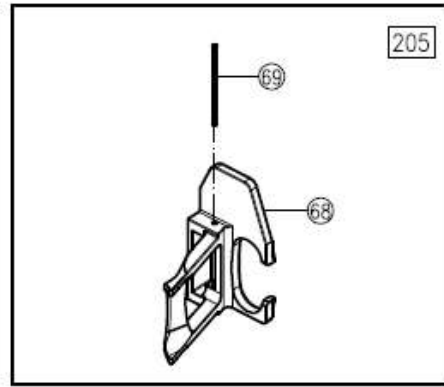

## PARTS LIST FOR AC50T

ITEM	DESCRIPTION	PART NUMBER	Q'TY	ITEM	DESCRIPTION	PART NUMBER	Q'TY
1	Set Screw	AC01001	1	48	Piston Rod	AC50048	1
3	Shakeproof lock Washer	AC01003	2	49	Roller Pin	AC50049	2
4	Air Deflector	AC01004	1	50	<b>Upper Jaw</b>	AC50050	1
5	Rear Valve Seat	AC01005	1	51	Feeder Arm	AC50051	1
6	O-Ring	AC01006	2	56	Washer	AC50056	2
7	Throttle Spring	AC01007	1	57	Nut	AC50057	2
8	Throttle Spring Locator	AC01008	1	59	Inlet Bushing	AC01059	1
9	Throttle Valve Screw	AC01009	2	64	Socket Head Cap Screw	AC50064	1
10	Valve Screw Washer	AC01010	2	66	Pusher Set	AC50T066	1
11	O-Ring Support	AC01011	4	67	Nut	AC50067	1
12	O-Ring	AC01012	4	68	Pusher	AC50T068	1
13	O-Ring Center Support	AC01013	2	69	Stop Ring	AC50069	1
14	Throttle Valve Spacer	AC01014	1	70	Spring	AC50070	1
16	Front Valve Seat	AC01016	1	71	Feeder Arm Screw	AC50071	1
17	Throttle Stem	AC01017	1	73	Magazine Body	AC50073	1
18	Button Head Cap Screw	AC01018	1	74	Jaw Bolt	AC50074	2
20	Trigger Guard	AC01020	1	75	Magazine Spring	AC50075	1
21	Flexloc Nut	AC50021	1	76	Magazine Shoe	AC50076	1
23	Stud	AC01023	2	77	Roll Pin	AC50077	1
27	Housing	AC50027	1	78A	Magazine Shim	AC5078A	1
28	Set Screw	AC01028	2	78B	Magazine Shim(Thick)	AC5078B	1
29	O-Ring	AC50029	1	117	Spacer	AC50117	4
30	Piston	AC50030	1	119	O-Ring	AC50119	1
31	Cylinder Gasket	AC50031	1	120	Roller Pin	AC50120	4
32	Piston Stop Spacer	AC50032	1	121	Handle	AC50121	1
34	Cylinder	AC50034	1	122	Handle Pin	AC50122	1
35R	Side Plate (Right)	AC5035R	1	123	Washer	AC50123	4
35L	Side Plate (Light)	AC5035L	1	124	Plate Nut	AC50124	2
36	Roll Pin	AC50036	3	125	Washer	AC50125	1
37	Trigger	AC01037S	1	126	Screw	AC50126	2
39	Socket Head Cap Screw	AC50039	4	127	Nut	AC50127	1
40	<b>Lower Jaw</b>	AC50040	1	201	Piston Assembly	AC50201	1
41	Jaw Bushing	AC50041	2	202	Piston Rod Assy.	AC50202	1
42	Support Plate	AC50042	1	203	Frame Assembly	AC50T203	1
43	Latch Pin Clip	AC50043	1	205	Pusher Assembly	AC50T205	1
44	Latch Spring	AC50044	1	206	Magazine Assembly	AC50206	1
45	Latch	AC50045	1	208	Throttle Assembly	AC01208	1
46	Roller	AC50046	2	209	Piston Spacer Assy.	AC50209	1
47	Feeder Blade	AC50047	1				