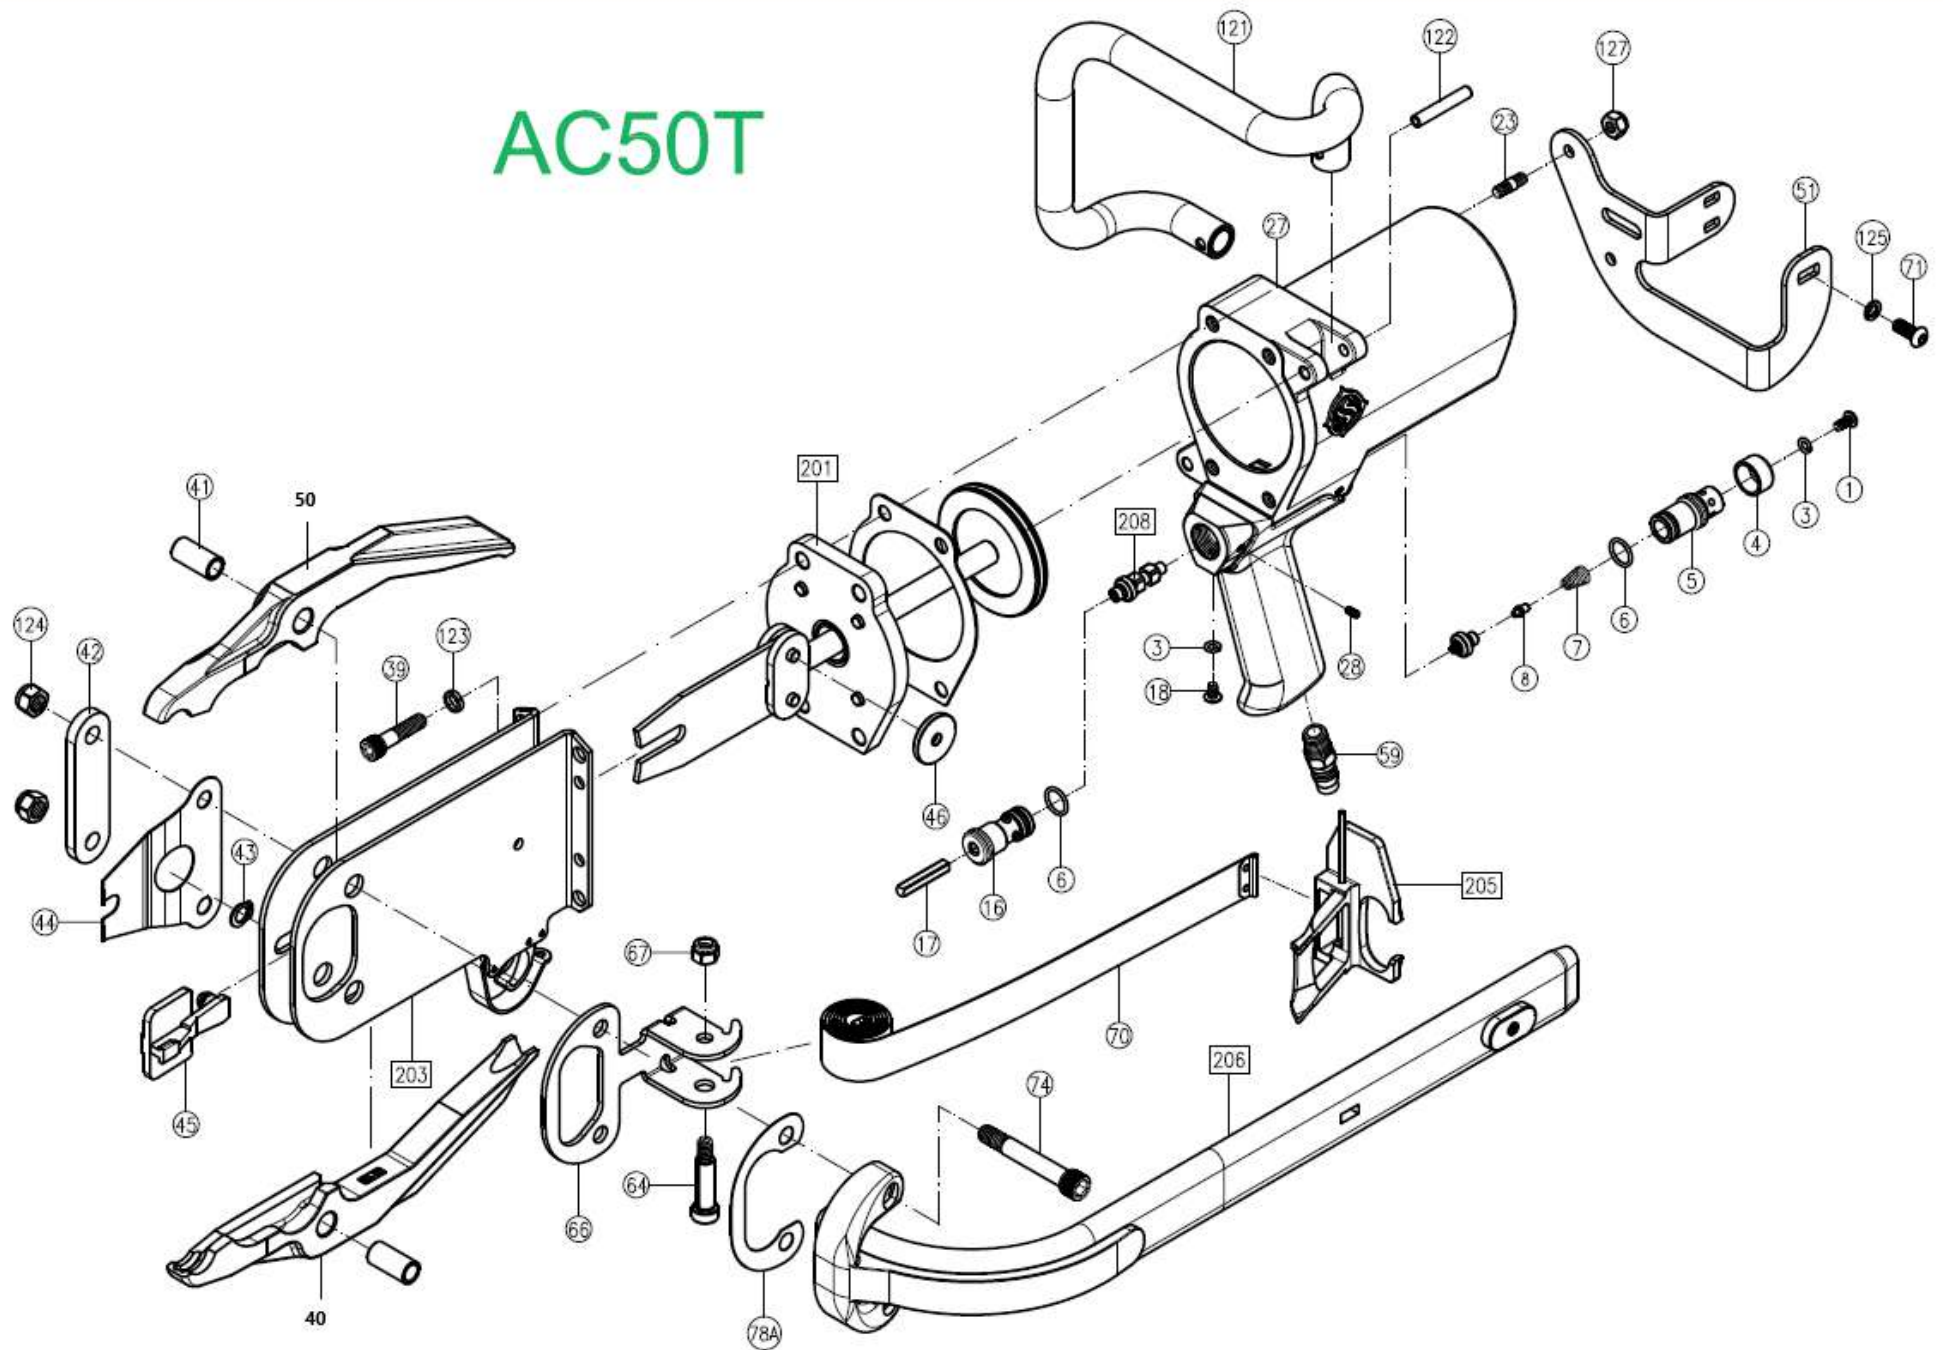

## PARTS LIST FOR AC50T

ITEM	DESCRIPTION	PART NUMBER	Q'TY	ITEM	DESCRIPTION	PART NUMBER	Q'TY
1	Set Screw	AC01001	1	48	Piston Rod	AC50048	1
3	Shakeproof lock Washer	AC01003	2	49	Roller Pin	AC50049	2
4	Air Deflector	AC01004	1	50	<b>Upper Jaw</b>	AC50050	1
5	Rear Valve Seat	AC01005	1	51	Feeder Arm	AC50051	1
6	O-Ring	AC01006	2	56	Washer	AC50056	2
7	Throttle Spring	AC01007	1	57	Nut	AC50057	2
8	Throttle Spring Locator	AC01008	1	59	Inlet Bushing	AC01059	1
9	Throttle Valve Screw	AC01009	2	64	Socket Head Cap Screw	AC50064	1
10	Valve Screw Washer	AC01010	2	66	Pusher Set	AC50T066	1
11	O-Ring Support	AC01011	4	67	Nut	AC50067	1
12	O-Ring	AC01012	4	68	Pusher	AC50T068	1
13	O-Ring Center Support	AC01013	2	69	Stop Ring	AC50069	1
14	Throttle Valve Spacer	AC01014	1	70	Spring	AC50070	1
16	Front Valve Seat	AC01016	1	71	Feeder Arm Screw	AC50071	1
17	Throttle Stem	AC01017	1	73	Magazine Body	AC50073	1
18	Button Head Cap Screw	AC01018	1	74	Jaw Bolt	AC50074	2
20	Trigger Guard	AC01020	1	75	Magazine Spring	AC50075	1
21	Flexloc Nut	AC50021	1	76	Magazine Shoe	AC50076	1
23	Stud	AC01023	2	77	Roll Pin	AC50077	1
27	Housing	AC50027	1	78A	Magazine Shim	AC5078A	1
28	Set Screw	AC01028	2	78B	Magazine Shim(Thick)	AC5078B	1
29	O-Ring	AC50029	1	117	Spacer	AC50117	4
30	Piston	AC50030	1	119	O-Ring	AC50119	1
31	Cylinder Gasket	AC50031	1	120	Roller Pin	AC50120	4
32	Piston Stop Spacer	AC50032	1	121	Handle	AC50121	1
34	Cylinder	AC50034	1	122	Handle Pin	AC50122	1
35R	Side Plate (Right)	AC5035R	1	123	Washer	AC50123	4
35L	Side Plate (Light)	AC5035L	1	124	Plate Nut	AC50124	2
36	Roll Pin	AC50036	3	125	Washer	AC50125	1
37	Trigger	AC01037S	1	126	Screw	AC50126	2
39	Socket Head Cap Screw	AC50039	4	127	Nut	AC50127	1
40	<b>Lower Jaw</b>	AC50040	1	201	Piston Assembly	AC50201	1
41	Jaw Bushing	AC50041	2	202	Piston Rod Assy.	AC50202	1
42	Support Plate	AC50042	1	203	Frame Assembly	AC50T203	1
43	Latch Pin Clip	AC50043	1	205	Pusher Assembly	AC50T205	1
44	Latch Spring	AC50044	1	206	Magazine Assembly	AC50206	1
45	Latch	AC50045	1	208	Throttle Assembly	AC01208	1
46	Roller	AC50046	2	209	Piston Spacer Assy.	AC50209	1
47	Feeder Blade	AC50047	1				