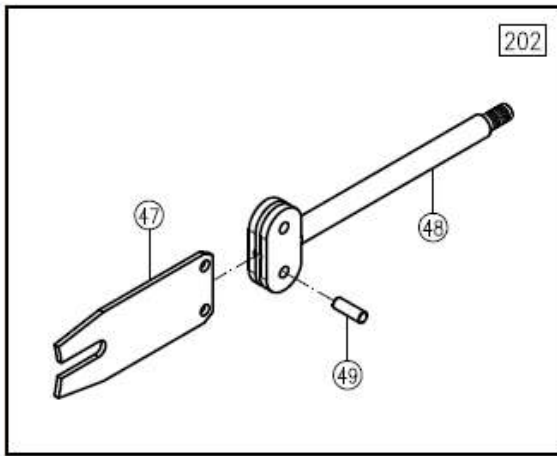

## PARTS LIST FOR AC50T

ITEM	DESCRIPTION	PART NUMBER	Q'TY	ITEM	DESCRIPTION	PART NUMBER	Q'TY
1	Set Screw	AC01001	1	48	Piston Rod	AC50048	1
3	Shakeproof lock Washer	AC01003	2	49	Roller Pin	AC50049	2
4	Air Deflector	AC01004	1	50	<b>Upper Jaw</b>	AC50050	1
5	Rear Valve Seat	AC01005	1	51	Feeder Arm	AC50051	1
6	O-Ring	AC01006	2	56	Washer	AC50056	2
7	Throttle Spring	AC01007	1	57	Nut	AC50057	2
8	Throttle Spring Locator	AC01008	1	59	Inlet Bushing	AC01059	1
9	Throttle Valve Screw	AC01009	2	64	Socket Head Cap Screw	AC50064	1
10	Valve Screw Washer	AC01010	2	66	Pusher Set	AC50T066	1
11	O-Ring Support	AC01011	4	67	Nut	AC50067	1
12	O-Ring	AC01012	4	68	Pusher	AC50T068	1
13	O-Ring Center Support	AC01013	2	69	Stop Ring	AC50069	1
14	Throttle Valve Spacer	AC01014	1	70	Spring	AC50070	1
16	Front Valve Seat	AC01016	1	71	Feeder Arm Screw	AC50071	1
17	Throttle Stem	AC01017	1	73	Magazine Body	AC50073	1
18	Button Head Cap Screw	AC01018	1	74	Jaw Bolt	AC50074	2
20	Trigger Guard	AC01020	1	75	Magazine Spring	AC50075	1
21	Flexloc Nut	AC50021	1	76	Magazine Shoe	AC50076	1
23	Stud	AC01023	2	77	Roll Pin	AC50077	1
27	Housing	AC50027	1	78A	Magazine Shim	AC5078A	1
28	Set Screw	AC01028	2	78B	Magazine Shim(Thick)	AC5078B	1
29	O-Ring	AC50029	1	117	Spacer	AC50117	4
30	Piston	AC50030	1	119	O-Ring	AC50119	1
31	Cylinder Gasket	AC50031	1	120	Roller Pin	AC50120	4
32	Piston Stop Spacer	AC50032	1	121	Handle	AC50121	1
34	Cylinder	AC50034	1	122	Handle Pin	AC50122	1
35R	Side Plate (Right)	AC5035R	1	123	Washer	AC50123	4
35L	Side Plate (Light)	AC5035L	1	124	Plate Nut	AC50124	2
36	Roll Pin	AC50036	3	125	Washer	AC50125	1
37	Trigger	AC01037S	1	126	Screw	AC50126	2
39	Socket Head Cap Screw	AC50039	4	127	Nut	AC50127	1
40	<b>Lower Jaw</b>	AC50040	1	201	Piston Assembly	AC50201	1
41	Jaw Bushing	AC50041	2	202	Piston Rod Assy.	AC50202	1
42	Support Plate	AC50042	1	203	Frame Assembly	AC50T203	1
43	Latch Pin Clip	AC50043	1	205	Pusher Assembly	AC50T205	1
44	Latch Spring	AC50044	1	206	Magazine Assembly	AC50206	1
45	Latch	AC50045	1	208	Throttle Assembly	AC01208	1
46	Roller	AC50046	2	209	Piston Spacer Assy.	AC50209	1
47	Feeder Blade	AC50047	1				