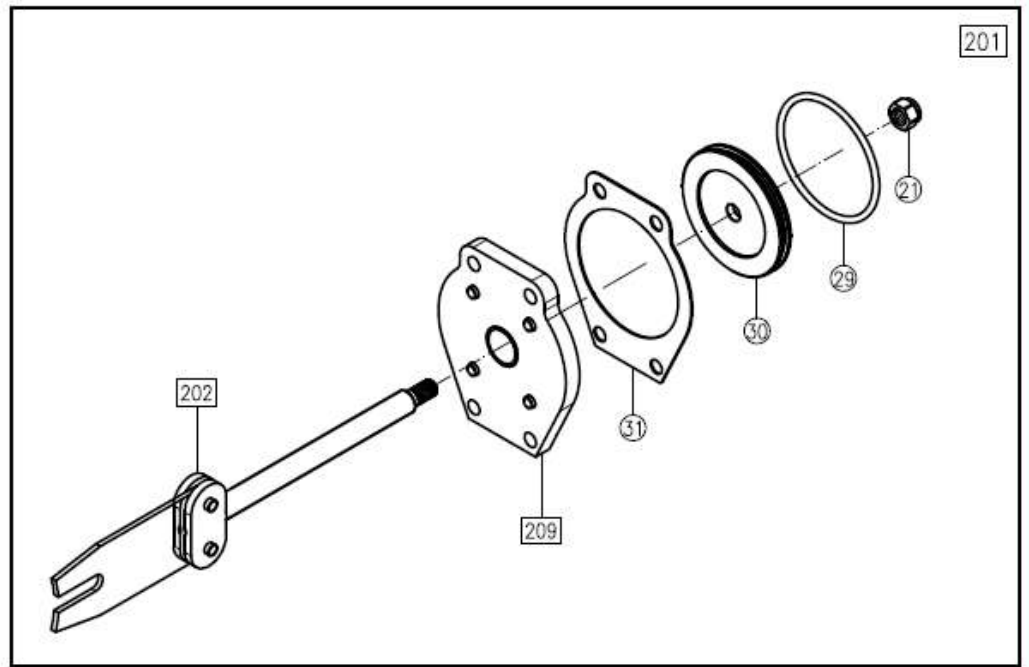

## PARTS LIST FOR AC50T

ITEM	DESCRIPTION	PART NUMBER	Q'TY	ITEM	DESCRIPTION	PART NUMBER	Q'TY
1	Set Screw	AC01001	1	48	Piston Rod	AC50048	1
3	Shakeproof lock Washer	AC01003	2	49	Roller Pin	AC50049	2
4	Air Deflector	AC01004	1	50	<b>Upper Jaw</b>	AC50050	1
5	Rear Valve Seat	AC01005	1	51	Feeder Arm	AC50051	1
6	O-Ring	AC01006	2	56	Washer	AC50056	2
7	Throttle Spring	AC01007	1	57	Nut	AC50057	2
8	Throttle Spring Locator	AC01008	1	59	Inlet Bushing	AC01059	1
9	Throttle Valve Screw	AC01009	2	64	Socket Head Cap Screw	AC50064	1
10	Valve Screw Washer	AC01010	2	66	Pusher Set	AC50T066	1
11	O-Ring Support	AC01011	4	67	Nut	AC50067	1
12	O-Ring	AC01012	4	68	Pusher	AC50T068	1
13	O-Ring Center Support	AC01013	2	69	Stop Ring	AC50069	1
14	Throttle Valve Spacer	AC01014	1	70	Spring	AC50070	1
16	Front Valve Seat	AC01016	1	71	Feeder Arm Screw	AC50071	1
17	Throttle Stem	AC01017	1	73	Magazine Body	AC50073	1
18	Button Head Cap Screw	AC01018	1	74	Jaw Bolt	AC50074	2
20	Trigger Guard	AC01020	1	75	Magazine Spring	AC50075	1
21	Flexloc Nut	AC50021	1	76	Magazine Shoe	AC50076	1
23	Stud	AC01023	2	77	Roll Pin	AC50077	1
27	Housing	AC50027	1	78A	Magazine Shim	AC5078A	1
28	Set Screw	AC01028	2	78B	Magazine Shim(Thick)	AC5078B	1
29	O-Ring	AC50029	1	117	Spacer	AC50117	4
30	Piston	AC50030	1	119	O-Ring	AC50119	1
31	Cylinder Gasket	AC50031	1	120	Roller Pin	AC50120	4
32	Piston Stop Spacer	AC50032	1	121	Handle	AC50121	1
34	Cylinder	AC50034	1	122	Handle Pin	AC50122	1
35R	Side Plate (Right)	AC5035R	1	123	Washer	AC50123	4
35L	Side Plate (Light)	AC5035L	1	124	Plate Nut	AC50124	2
36	Roll Pin	AC50036	3	125	Washer	AC50125	1
37	Trigger	AC01037S	1	126	Screw	AC50126	2
39	Socket Head Cap Screw	AC50039	4	127	Nut	AC50127	1
40	<b>Lower Jaw</b>	AC50040	1	201	Piston Assembly	AC50201	1
41	Jaw Bushing	AC50041	2	202	Piston Rod Assy.	AC50202	1
42	Support Plate	AC50042	1	203	Frame Assembly	AC50T203	1
43	Latch Pin Clip	AC50043	1	205	Pusher Assembly	AC50T205	1
44	Latch Spring	AC50044	1	206	Magazine Assembly	AC50206	1
45	Latch	AC50045	1	208	Throttle Assembly	AC01208	1
46	Roller	AC50046	2	209	Piston Spacer Assy.	AC50209	1
47	Feeder Blade	AC50047	1				